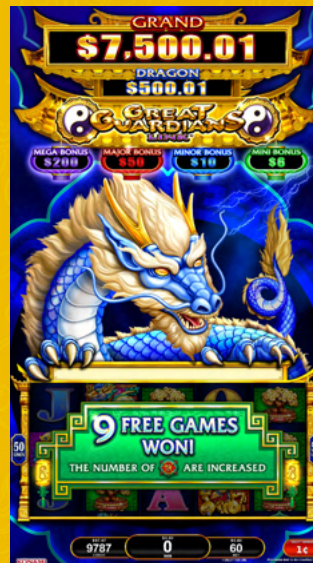

CONQUER THE REALM

Great Guardians Link™ combines favorite characters from Konami’s popular Great Guardians™ slot with proven math, features, and mechanics taken after the world-famous All Aboard™ linked progressive series. Players will recognize their favorite All Aboard credit collection feature in the game, but with Asia-inspired art and animation, set around the Chinese historical tradition of the four mythological guardians. In addition to working their way to jackpots during the familiar credit prize collection feature, players have the chance to win an instant standalone progressive jackpot randomly during primary play, as it randomly appears atop a Trigger symbol. With inspiration from tried-and-true Konami slot game successes like All Aboard and Great Guardians, Great Guardians Link is arriving to casinos on both DIMENSION 49J™ and DIMENSION 75C™. The series supports a mix of multi-denom options and custom merchandising.

GAME PLAY

Great Guardians Link is a 1-level linked progressive series with a standard 5-reel base game. Similar to All Aboard, players can seek out the popular credit collection feature and fun free games, with the addition of a special jackpot trigger symbol for the game’s 1-level standalone progressive. Games features are awarded through the following bonus events:

GREAT GUARDIANS FEATURE:

Any 6 or more yin-yang symbols trigger the Great Guardians Feature.