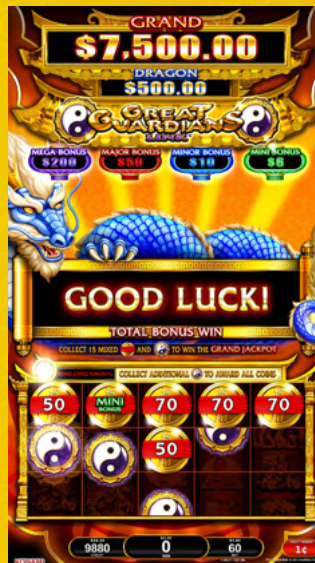

FREE GAMES: Throughout primary play, Scatter symbols appear across the center reels, awarding free games whenever 3 or more are collected. Additional free games can be awarded during the free game feature. And the Great Guardians Feature can also occur during the free games.

PROGRESSIVE JACKPOTS: Randomly throughout primary play, the game’s 1-Level standalone progressive award can appear overtop a yin-yang trigger symbol. If this jackpot yin-yang symbol lands in combination with the Great Guardians Feature, then the corresponding jackpot is awarded before the Great Guardians Feature begins. The game’s 1-Level linked progressive jackpot and 1-Level standalone progressive jackpot can also be awarded via mystery trigger anytime throughout primary play.

GREAT GUARDIANS FEATURE