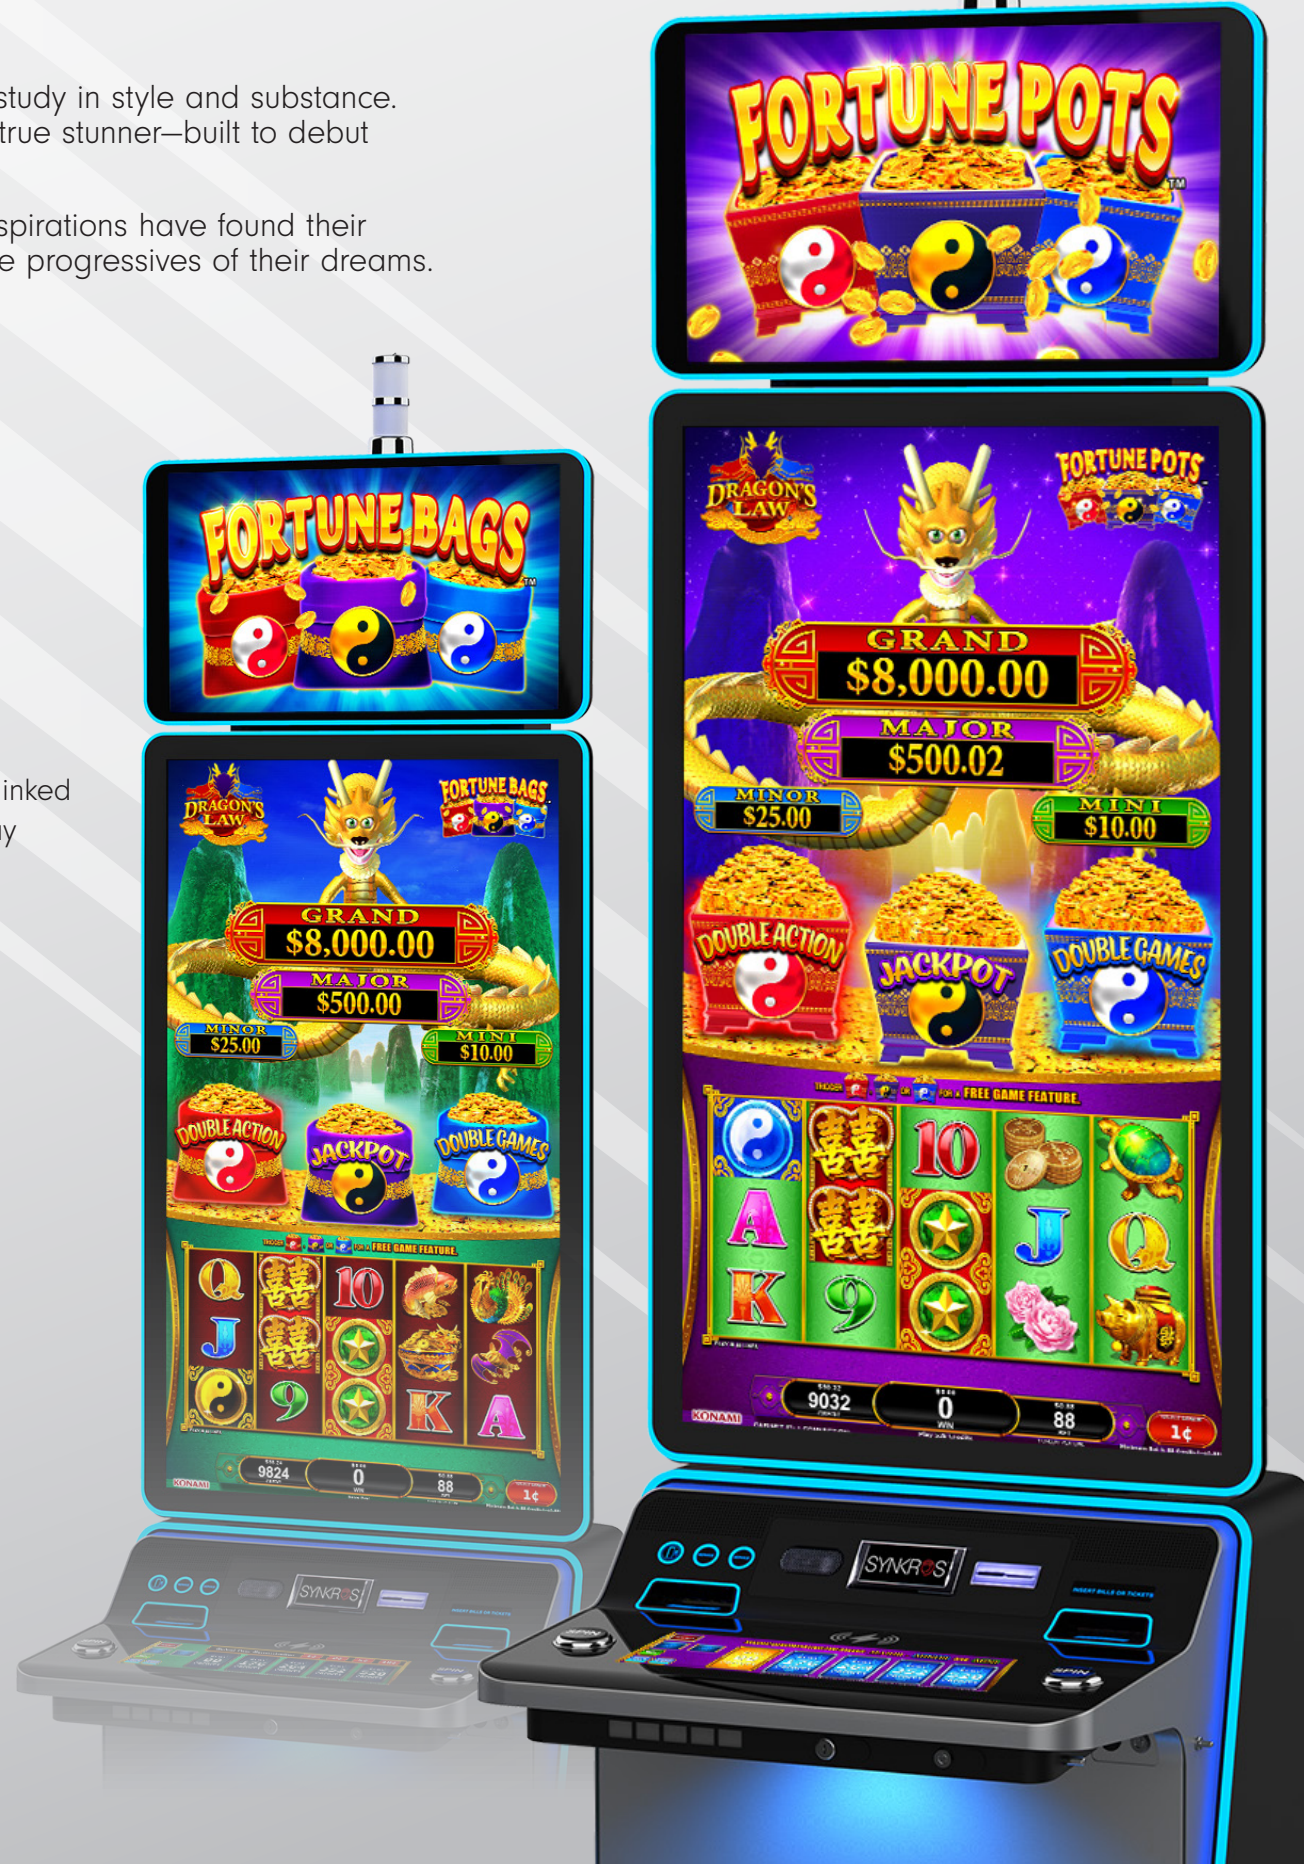

GOING TO NEW HEIGHTS

From floor to topper, DIMENSION 49 is a study in style and substance. The towering 49" 4K UHD flat screen is a true stunner—built to debut a huge host of new game themes.

Rich colors and intricate art from exotic inspirations have found their ideal canvas. And your players will find the progressives of their dreams.

DIMENSION 49™

KEY FEATURES

- Flat 49-inch 4K UHD display
- Core video cabinet
- Game library with an array of original new linked progressive series in stunning portrait display

GAME THEMES AVAILABLE

- Ba Fang Jin Bao Abundant Fortune™
- Ba Fang Jin Bao Fortune Totems™
- China Shores Great Stacks™
- Diamond Trails Ocean Winnings™
- Diamond Trails Safari Winnings™
- Dragon's Law Fortune Bags™
- Dragon's Law Fortune Pots™
- Fortune Mint: Fu Gui You Yu™
- Fortune Mint: Fu Xing Gao Zhao™
- Imperial Wealth Triple Sparkle™
- Lotus Land Triple Sparkle™
- Majestic Moon Triple Sparkle™
- Mayan Chief Great Stacks™
- Tiki Adventure™
- Treasure Lounge™
- Triple Tower Bushido Warrior™
- Triple Tower Jungle Way™