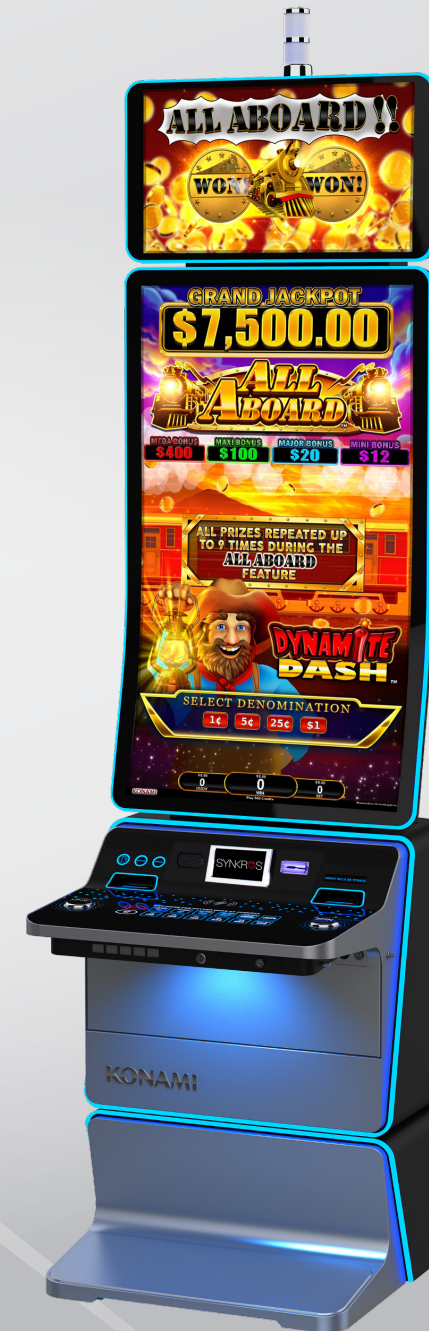

THE BIG BREAKTHROUGH

Sleek and panoramic. Flexible and comfortable. Innovative in every way. The entire DIMENSION line shows you beauty and brains in each fabulous facet, and showcases our content to its ultimate expression. Generous in its proportions, DIMENSION still has a go-anywhere footprint for unparalleled operator options. Details are devoted to player comfort, with drink holders, handbag hooks, device chargers, and space to spread out.

In sum, DIMENSION is made to grab attention—and keep it.

DIMENSION 27™

- Three 27-inch UHD displays
- Core video slot cabinet
- Game library catering to core players

DIMENSION 49™

- Flat, 49-inch 4K UHD display
- Game library with an array of original new linked progressive series in stunning portrait display

DIMENSION 49J™

- 49-inch 4K UHD display with J-curve
- Premium merchandising options
- Game library highlighting high-demand, premium series

ABSOLUTELY STACKED

We know you love options, so we've piled them up in DIMENSION 27. Three stacked monitors are jam packed with fantastic features, made to please the core player.

GOING TO NEW HEIGHTS

From floor to topper, DIMENSION 49 is a study in style and substance. The towering 49" 4K UHD flat screen is a true stunner—built to debut a huge host of new game themes.

Rich colors and intricate art from exotic inspirations have found their ideal canvas. And your players will find the progressives of their dreams.