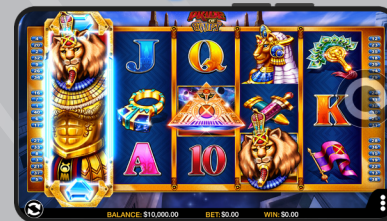

EMPOWERED REEL OF ITZAMNA

- Player-favorite Konami Classic
- 2 Symbols in 1

MONEY GALAXY

Radiant Witch

- Progressive Jackpots
- Credit Prize Feature

OCEAN SPIN

KINGDOM'S TREASURES

- Wheel Bonus Feature
- Ocean Spin™ Feature

PANDA POWER

SOLSTICE Celebration

- Progressive Jackpots
- Wheel Spin Feature

PRIDE OF EGYPT

- Copy & Paste Feature
- Balance of Fortune™ Feature

QUEST FOR RICHES

- Player-favorite Konami Classic
- 2 Symbols in 1