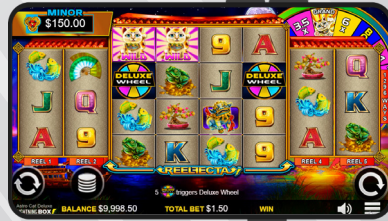

- 2 Symbols in 1
- Mystery Multipliers

- Player-favorite Konami Classic
- Stacked, Nudging Wilds during Free Games

- Progressive Jackpots
- Credit Prize Feature

- Progressive Jackpots
- Credit Prize Feature

- Progressive Jackpots
- Credit Prize Feature

- 1296 Ways
- Wheel Bonus Feature

- Lucky Frame Feature
- Nudging Wilds

- Progressive Jackpots
- Incrementing Multipliers during Free Games

- Gold Nugget Feature
- Mystery Multipliers