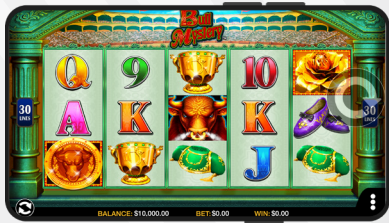

- Action Stacked Symbols™
- Mystery Wild Multipliers

- Progressive Jackpots
- XTRA HIT Feature

- Progressive Jackpots
- XTRA HIT Feature

Bull Mystery

- Player-favorite Konami Classic
- 2x Wins During Free Games