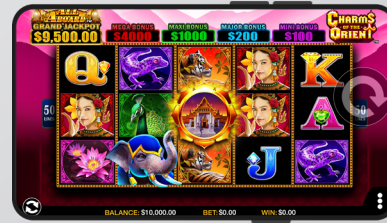

- Progressive Jackpots
- Credit Prize Feature