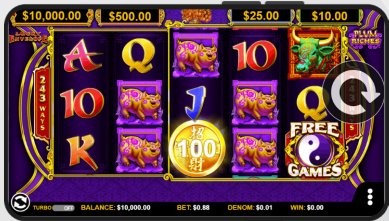

LUCKY ENVELOPE

PLUM RICHES

- Progressive Jackpots
- Credit Prize Feature