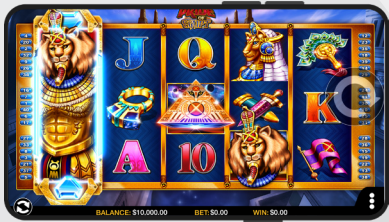

MONEY BLAST

QUICK STRIKE ONLINE

- Player-favorite Konami Classic
- Available 2-Level Progressive Jackpots

Galaxy Radiant Witch™

- Progressive Jackpots
- Credit Prize Feature

Ocean Spin™ Kingdom's Treasures™

- Wheel Bonus Feature
- Ocean Spin™ Feature

Ocean Spin™ Mighty Shark™

- Warning Feature
- Ocean Spin Feature

Panda Power™ Solstice Celebration™

- Progressive Jackpots
- Wheel Spin Feature

Pride of Egypt™

- Copy & Paste Feature
- Balance of Fortune™ Feature

Quest for Riches™

- Player-favorite Konami Classic
- 2 Symbols in 1

Rawhide™

- Player-favorite Konami Classic
- 2x Wins During Free Games

Red Fortune™

- Action Stacked Symbols
- Mystery Wild Multipliers

Roman Tribune™