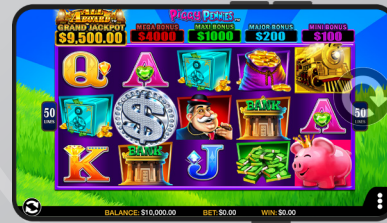

- 2 Symbols in 1
- Mystery Multipliers

- Player-favorite Konami Classic
- Stacked, Nudging Wilds during Free Games

- Player-favorite Konami Classic
- Free Games with 2x Wins

- Progressive Jackpots
- Credit Prize Feature

- Progressive Jackpots
- Credit Prize Feature

- Progressive Jackpots
- Credit Prize Feature

- Progressive Jackpots
- Credit Prize Feature

- 1296 Ways
- Wheel Bonus Feature

- Lucky Frame Feature
- Nudging Wilds