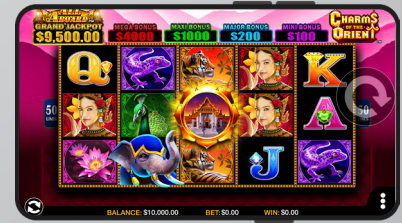

- 2 Symbols in 1
- Mystery Multipliers

- Player-favorite Konami Classic
- Stacked, Nudging Wilds during Free Games

- Player-favorite Konami Classic
- Free Games with 2x Wins

- Progressive Jackpots
- Credit Prize Feature