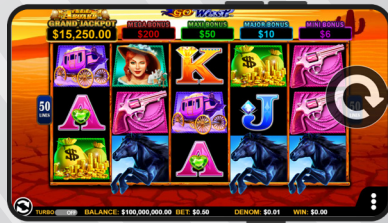

- 2 Symbols in 1
- Mystery Multipliers

- Player-favorite Konami Classic
- Stacked, Nudging Wilds during Free Games

- Player-favorite Konami Classic
- Free Games with 2x Wins

- Progressive Jackpots
- Credit Prize Feature

- Progressive Jackpots
- Credit Prize Feature

- Progressive Jackpots
- Credit Prize Feature

- Progressive Jackpots
- Credit Prize Feature

- 1296 Ways
- Wheel Bonus Feature

- Lucky Frame Feature
- Nudging Wilds