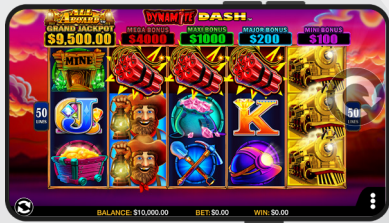

- 2 Symbols in 1
- Mystery Multipliers

- Player-favorite Konami Classic
- Stacked, Nudging Wilds during Free Games

- Player-favorite Konami Classic
- Free Games with 2x Wins

- Progressive Jackpots
- Credit Prize Feature

- Progressive Jackpots
- Credit Prize Feature

- Progressive Jackpots
- Credit Prize Feature

- Progressive Jackpots
- Credit Prize Feature

- 1296 Ways
- Wheel Bonus Feature

- Lucky Frame Feature
- Nudging Wilds