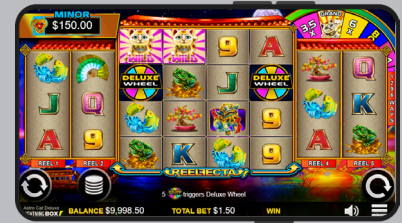

- 2 Symbols in 1
- Mystery Multipliers

- Player-favorite Konami Classic
- Stacked, Nudging Wilds during Free Games

- Player-favorite Konami Classic
- Free Games with 2x Wins

- Progressive Jackpots
- Credit Prize Feature

- Progressive Jackpots
- Credit Prize Feature

- Progressive Jackpots
- Credit Prize Feature

- Progressive Jackpots
- Credit Prize Feature

- 1296 Ways
- Wheel Bonus Feature

- Lucky Frame Feature
- Nudging Wilds