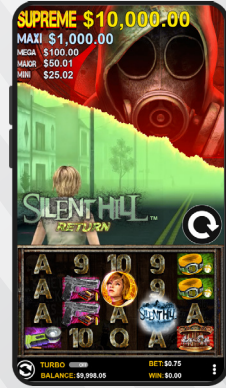

Quest for Riches™

- Player-favorite Konami Classic
- 2 Symbols in 1

Rawhide™

- Player-favorite Konami Classic
- 2x Wins During Free Games

Red Fortune™

- Action Stacked Symbols
- Mystery Wild Multipliers

Roman Tribune™

- Player-favorite Konami Classic
- 2x Wins During Free Games

Ruyi Wheel™ Panda™

- Wheel Bonus Feature
- Random Wild Multipliers

Sands of Mystery™

- Strike Zone™
- Mystery Multipliers

Shield of Power™

- Strike Zone
- Mystery Multipliers

SHIKIBU

- 2 Symbols in 1
- Mystery Multipliers

SILENT HILL RETURN

- Progressive Jackpots
- Random Credit Prizes

SILVER LIONESS 4X

- Mystery Wild Multipliers
- Free Games

SOLSTICE Celebration

- Player-favorite Konami Classic
- Sparkle Feature

SOVEREIGN LION

- 3-reel Stepper Format
- Fortune Spinner Feature

Sparkling Roses

- Action Stacked Symbols
- Mystery Multipliers

STAR WATCH FIRE

- Strike Zone
- Credit Prizes

STAR WATCH JUNGLE

- Strike Zone
- Credit Prizes