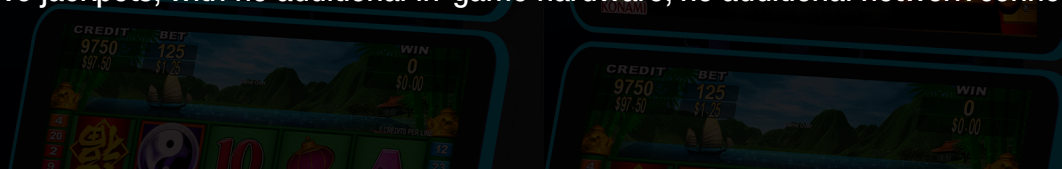

SYNKROS® Progressive Management™

AMP THE EXCITEMENT, AT THE TOUCH OF A DIAL.

SYNKROS® Progressive Management™ gives casinos the power to launch integrated, centralized progressive jackpots, with no additional in-game hardware, no additional network connections, required.

AT-GAME DISPLAYS

In addition to SYNKROS sign kit displays, SYNKROS also supports real-time display of SPM at the game machine through the True-Time Display. Players can discover available awards and receive SPM win notifications through the game machine's center LCD player tracking display.

Depiction of SYNKROS sign kit at slot bank

STANDARD PROGRESSIVES

Casino teams can leverage SPM for standard progressives, managed through traditional EGM pay table progressives. This includes support for linked progressives and floor wide progressive management. Wins are determined by each EGM.

Depiction of SYNKROS sign kit on floorwide media system

MYSTERY PROGRESSIVES

With Mystery Progressives delivered by SPM, wins are randomly determined by the system. Each mystery bonus level can be configured exclusively to all players, carded players only or to a specific card tier. Mystery Progressive meters also include "must hit by" amounts.